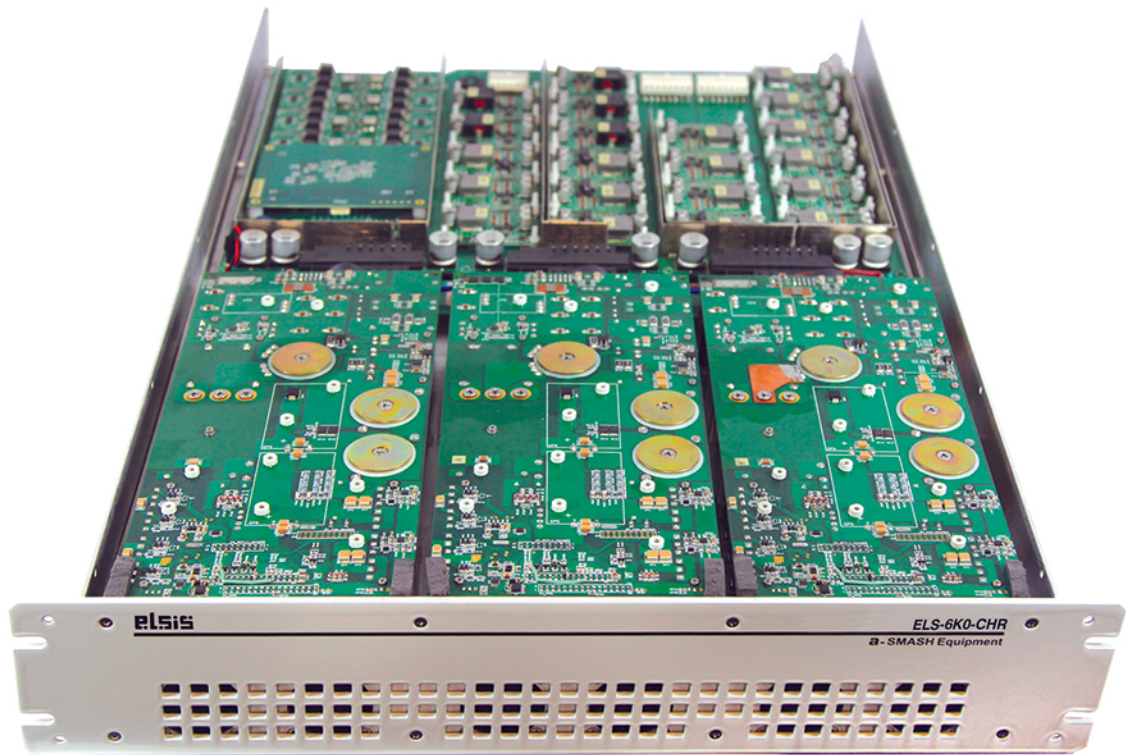

pOweration

**6 kW AC/DC Power Supply
with 95% Efficiency**

www.poweration.com

- * "1U-19" Ultra Compact Housing
- * Single or Three Phase AC Input
- * RS422 and RS485 Communication & Control Ports
- * Up to 25 Channels of Controllable Outputs
- * Outputs can be adjusted from 25VDC to 48VDC